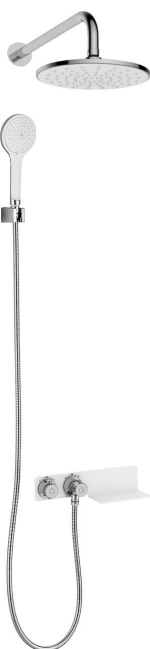

LOBELIA

Concealed shower set, with thermostatic mixer

Product code: NAC_690T

EAN: 5908212025321

Finish: white, chrome

Warranty [years]: 7

 deante

Hose

Braid type

single-braided, extensible

Length [mm]

1700

Braid material

stainless steel

Rail

Mixer

Installation method

concealed

Hand shower

Stream type

rain, hydromassage, 2 x

mixed

Number of functions

3

Shower overhead

Shape

round

Material

ABS

Diameter [mm]

226

Number of functions