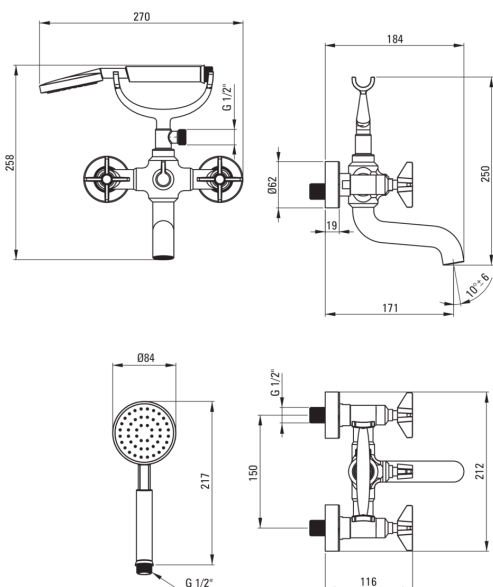

## Bath mixer, with shower set

Product code: BQT\_N11D

EAN: 05908212075968

Finish: nero

Warranty [years]: 7

### Hose

Anti-twist	2
Braid type	double braided
Length [mm]	1500

### Spout

Material	stainless steel
Spout type	still
Mixer spout range [mm]	170

### Mixer cartridge

Ceramic cartridge size	1/2"
------------------------	------