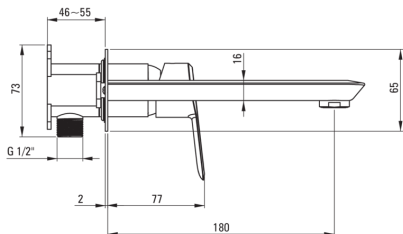

ARNIKA

Washbasin tap, concealed

Product code: BQA_Z54L

EAN: 05907650876304

Finish: gold

Warranty [years]: 7

Mixer

Finish	gold
Material	brass
Mixer type	single-handle, mixer
Flow class [l/min]	Z - 4-9 l/min
Acoustic group [dB]	I (x ≤ 20)
Installation method	concealed
Total mixer height [mm]	252

Spout

Material	brass
Spout type	still
Mixer spout range [mm]	180

Aerator

Aerator size	M24
Aerator type	silicone

Mixer cartridge

Ceramic cartridge size	35 mm
------------------------	-------

Features:

- The mixer is equipped with a stream aerator
- Silicone aerator for easy limescale removal
- The variety of colours gives many arrangement possibilities
- Design full of beauty and harmony
- Flush-mounted installation ensures the aesthetics of the bathroom
- Z flow class (4-9 l/min) allowing for water consumption reduction
- The mixer body is made of the highest quality brass
- Cleaning agent for fixtures in all colors available
- Only the best materials, the quality of which has been confirmed by laboratory tests