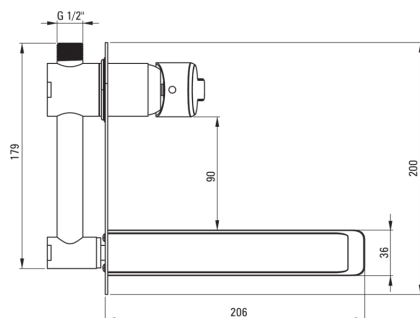

ARNIKA

Washbasin tap, concealed

Product code: BQA_Z54L

EAN: 05907650876304

Finish: gold

Warranty [years]: 7

Mixer

Finish	gold
Material	brass
Mixer type	single-handle, mixer
Flow class [l/min]	Z - 4-9 l/min
Acoustic group [dB]	I (x ≤ 20)
Installation method	concealed
Total mixer height [mm]	252

Spout

Material	brass
Spout type	still
Mixer spout range [mm]	180

Aerator

Aerator size	M24
Aerator type	silicone

Mixer cartridge

Ceramic cartridge size	35 mm
------------------------	-------

Features:

- The mixer is equipped with a stream aerator
- Silicone aerator for easy limescale removal
- The variety of colours gives many arrangement possibilities
- Design full of beauty and harmony
- Flush-mounted installation ensures the aesthetics of the bathroom
- Z flow class (4-9 l/min) allowing for water consumption reduction
- The mixer body is made of the highest quality brass
- Cleaning agent for fixtures in all colors available
- Only the best materials, the quality of which has been confirmed by laboratory tests