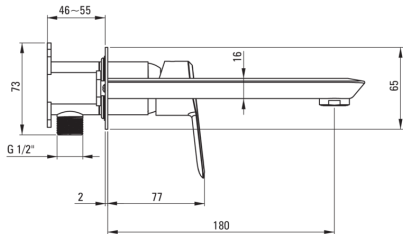

ARNIKA

Washbasin tap, concealed

Product code: BQA_R54L

EAN: 05907650833451

Finish: brushed gold

Warranty [years]: 7

Mixer

Finish	brushed gold
Material	brass
Mixer type	single-handle, mixer
Flow class [l/min]	Z - 4-9 l/min
Acoustic group [dB]	I (x ≤ 20)
Installation method	concealed
Total mixer height [mm]	252

Spout

Material	brass
Spout type	still
Mixer spout range [mm]	180

Aerator

Aerator size	M24
Aerator type	silicone

Mixer cartridge

Ceramic cartridge size	35 mm
------------------------	-------

Features:

- The mixer is equipped with a stream aerator
- Silicone aerator for easy limescale removal
- Innovative and easy to maintain brushed gold coating
- The variety of colours gives many arrangement possibilities
- Design full of beauty and harmony
- Flush-mounted installation ensures the aesthetics of the bathroom
- Z flow class (4-9 l/min) allowing for water consumption reduction
- The mixer body is made of the highest quality brass
- Cleaning agent for fixtures in all colors available
- Only the best materials, the quality of which has been confirmed by laboratory tests