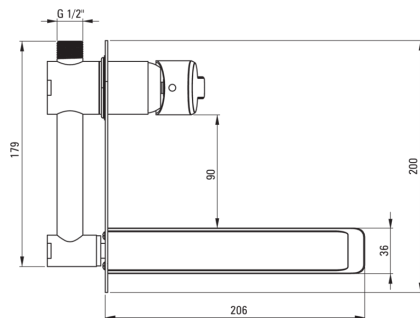

ARNIKA

Washbasin tap, concealed

Product code: BQA_R54L

EAN: 05907650833451

Finish: brushed gold

Warranty [years]: 7

Mixer

Finish	brushed gold
Material	brass
Mixer type	single-handle, mixer
Flow class [l/min]	Z - 4-9 l/min
Acoustic group [dB]	I (x ≤ 20)
Installation method	concealed
Total mixer height [mm]	252

Spout

Material	brass
Spout type	still
Mixer spout range [mm]	180

Aerator

Aerator size	M24
Aerator type	silicone

Mixer cartridge

Ceramic cartridge size	35 mm
------------------------	-------

Features:

- The mixer is equipped with a stream aerator
- Silicone aerator for easy limescale removal
- Innovative and easy to maintain brushed gold coating
- The variety of colours gives many arrangement possibilities
- Design full of beauty and harmony
- Flush-mounted installation ensures the aesthetics of the bathroom
- Z flow class (4-9 l/min) allowing for water consumption reduction
- The mixer body is made of the highest quality brass
- Cleaning agent for fixtures in all colors available
- Only the best materials, the quality of which has been confirmed by laboratory tests