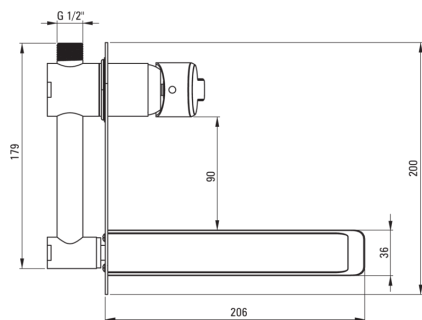

ARNIKA

Washbasin tap, concealed

 deante

Product code: BQA_N54L

EAN: 05908212075531

Finish: nero

Warranty [years]: 7

Mixer

Finish	nero
Material	brass
Mixer type	single-handle, mixer
Flow class [l/min]	Z - 4-9 l/min
Acoustic group [dB]	I (x ≤ 20)
Installation method	concealed
Total mixer height [mm]	252

Spout

Material	brass
Spout type	still
Mixer spout range [mm]	180

Aerator

Aerator size	M24
Aerator type	silicone

Mixer cartridge

Ceramic cartridge size	35 mm
------------------------	-------

Features:

- Innovative, durable and easy to clean Nero coating
- The mixer is equipped with a stream aerator
- Silicone aerator for easy limescale removal
- The variety of colours gives many arrangement possibilities
- Design full of beauty and harmony
- Flush-mounted installation ensures the aesthetics of the bathroom
- Z flow class (4-9 l/min) allowing for water consumption reduction
- The mixer body is made of the highest quality brass
- Cleaning agent for fixtures in all colors available
- Only the best materials, the quality of which has been confirmed by laboratory tests