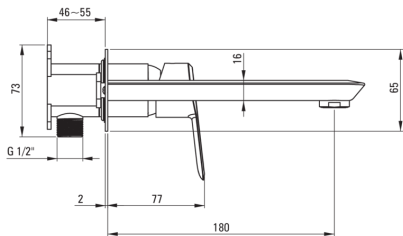

ARNIKA

Washbasin tap, concealed

 deante

Product code: BQA_N54L

EAN: 05908212075531

Finish: nero

Warranty [years]: 7

Mixer

Finish	nero
Material	brass
Mixer type	single-handle, mixer
Flow class [l/min]	Z - 4-9 l/min
Acoustic group [dB]	I (x ≤ 20)
Installation method	concealed
Total mixer height [mm]	252

Spout

Material	brass
Spout type	still
Mixer spout range [mm]	180

Aerator

Aerator size	M24
Aerator type	silicone

Mixer cartridge

Ceramic cartridge size	35 mm
------------------------	-------

Features:

- Innovative, durable and easy to clean Nero coating
- The mixer is equipped with a stream aerator
- Silicone aerator for easy limescale removal
- The variety of colours gives many arrangement possibilities
- Design full of beauty and harmony
- Flush-mounted installation ensures the aesthetics of the bathroom
- Z flow class (4-9 l/min) allowing for water consumption reduction
- The mixer body is made of the highest quality brass
- Cleaning agent for fixtures in all colors available
- Only the best materials, the quality of which has been confirmed by laboratory tests