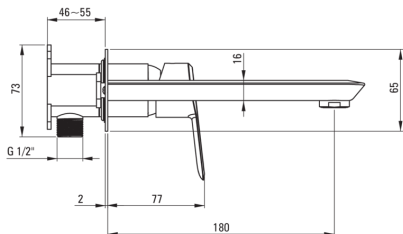

ARNIKA

Washbasin tap, concealed

 deante

Product code: BQA_D54L

EAN: 05908212092118

Finish: titanium

Warranty [years]: 7

Mixer

Finish	titanium
Material	brass
Mixer type	single-handle, mixer
Flow class [l/min]	Z - 4-9 l/min
Acoustic group [dB]	I (x ≤ 20)
Installation method	concealed
Total mixer height [mm]	252

Spout

Material	brass
Spout type	still
Mixer spout range [mm]	180

Aerator

Aerator size	M24
Aerator type	silicone

Mixer cartridge

Ceramic cartridge size	35 mm
------------------------	-------

Features:

- The mixer is equipped with a stream aerator
- Silicone aerator for easy limescale removal
- The variety of colours gives many arrangement possibilities
- Design full of beauty and harmony
- Flush-mounted installation ensures the aesthetics of the bathroom
- Z flow class (4-9 l/min) allowing for water consumption reduction
- The mixer body is made of the highest quality brass
- Innovative, durable and easy to clean Titanium coating
- Cleaning agent for fixtures in all colors available
- Only the best materials, the quality of which has been confirmed by laboratory tests