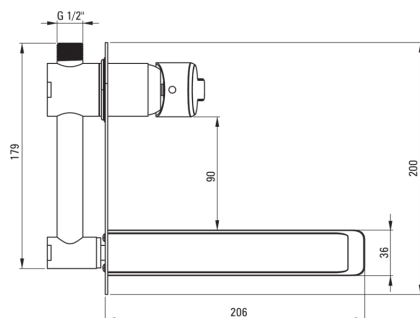

ARNIKA

Washbasin tap, concealed

 deante

Product code: BQA_D54L

EAN: 05908212092118

Finish: titanium

Warranty [years]: 7

Mixer

Finish	titanium
Material	brass
Mixer type	single-handle, mixer
Flow class [l/min]	Z - 4-9 l/min
Acoustic group [dB]	I (x ≤ 20)
Installation method	concealed
Total mixer height [mm]	252

Spout

Material	brass
Spout type	still
Mixer spout range [mm]	180

Aerator

Aerator size	M24
Aerator type	silicone

Mixer cartridge

Ceramic cartridge size	35 mm
------------------------	-------

Features:

- The mixer is equipped with a stream aerator
- Silicone aerator for easy limescale removal
- The variety of colours gives many arrangement possibilities
- Design full of beauty and harmony
- Flush-mounted installation ensures the aesthetics of the bathroom
- Z flow class (4-9 l/min) allowing for water consumption reduction
- The mixer body is made of the highest quality brass
- Innovative, durable and easy to clean Titanium coating
- Cleaning agent for fixtures in all colors available
- Only the best materials, the quality of which has been confirmed by laboratory tests