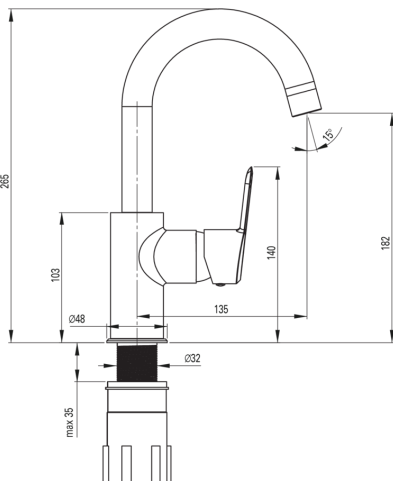

ARNIKA

Washbasin tap

Product code: BQA_D24M

EAN: 05908212097700

Finish: titanium

Warranty [years]: 7

Mixer

Finish	titanium
Material	brass
Mixer type	single-handle, mixer
Flow class [l/min]	S - 15.1-19.8 l/min
Acoustic group [dB]	I (x ≤ 20)
Installation method	standing
Total mixer height [mm]	265

Spout

Material	stainless steel
Spout type	swivel
Mixer spout range [mm]	135

Aerator

Aerator size	M22
Aerator type	silicone

Connecting hose

Length [mm]	450
Connection thread	M10
Installation thread	3/8"

Mixer cartridge

Ceramic cartridge size	35 mm
------------------------	-------

Features:

- The mixer is equipped with a stream aerator
- Silicone aerator for easy limescale removal
- The variety of colours gives many arrangement possibilities
- Design full of beauty and harmony
- The mounting sleeve facilitates the installation of the mixer
- The lever on the side makes it easier to keep the spout clean
- 45 cm connection hoses included
- The mixer body is made of the highest quality brass
- Innovative, durable and easy to clean Titanium coating
- Cleaning agent for fixtures in all colors available
- Only the best materials, the quality of which has been confirmed by laboratory tests
- we recommend buying a universal plug in the color of the mixer